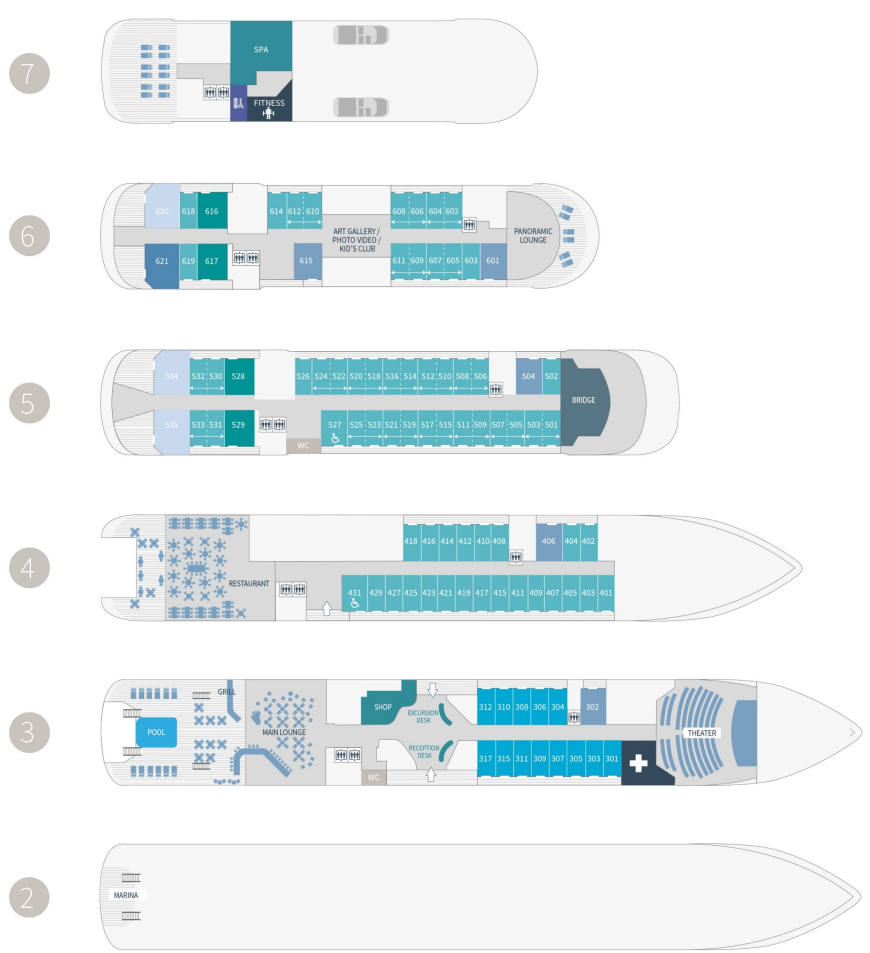

# DECK PLANS

- 7 Fitness room - Ponant Yacht Spa (3 treatment cabins and 1 sauna) - Sundeck - Fleet of 10 Zodiac®
- 6 Observatory - Art /Photo video gallery - Kid's Club - 14 Prestige Cabins (including 10 Prestige Cabins convertible into 5 Prestige Suites) - 2 Deluxe Suites - 2 Privilege Suites - 1 Grand Deluxe Suite with spa bath and shower - 1 Owner's Suite with outdoor hot tub
- 5 Bridge - 29 Prestige Cabins (including 1 for guests with reduced mobility and 26 Prestige Cabins convertible into 13 Prestige Suites) - 1 Deluxe Suite - 2 Privilege Suites - 2 Grand Deluxe Suites with spa bath and shower
- 4 Restaurant - 23 Prestige Cabins (including 1 for guests with reduced mobility) - 1 Deluxe Suite
- 3 Reception - Excursions Office - Grand Salon - Pool deck with counter-current system and infinity pool - Boutique - Medical center - Theatre - 13 Deluxe Cabins - 1 Deluxe Suite
- 2 3-position marina platform - Sundeck
- 0 Blue Eye underwater lounge - Accessible from Deck 1

Owner's Suite Deck 6	Prestige Suites Deck 5-6	Deluxe Cabins Deck 3
Privilege Suites Deck 5-6	Deluxe Suites Deck 5-6	
Grand Deluxe Suites Deck 5-6	Prestige Cabins Deck 4-5-6	

*You will be informed of the opening times of restaurants and lounges in your daily program.*