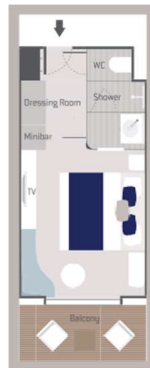

66 PRESTIGE STATEROOMS

(205 sq.ft. + 43 sq.ft. private balcony)