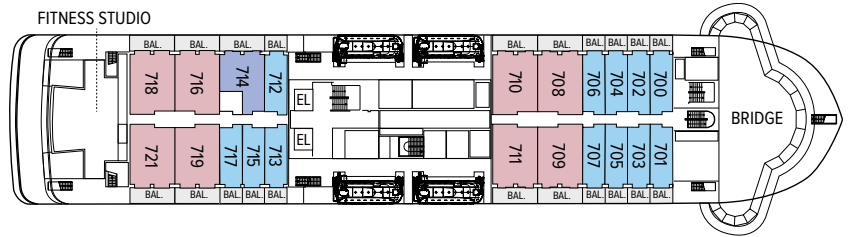

Category A Solo

Main Deck: #504, 506-511, 513

Suite with balcony that features two balcony chairs and a table; single bed, writing desk with an office chair, bedside table, and a closet.

Category B Solo

Lounge Deck: #604-607, 609, 611

Suite with balcony that features two balcony chairs, hammock, and a table; single bed, bedside table, writing desk with chair, hammock, and a closet.

Observation Deck

Bridge Deck

- Category 5
- Category 6
- Category 7

Lounge Deck

- Category 4
- Category B Solo

Main Deck

- Category 3
- Category A Solo

Fore Deck

- Category 1
- Category 2

Expedition Deck