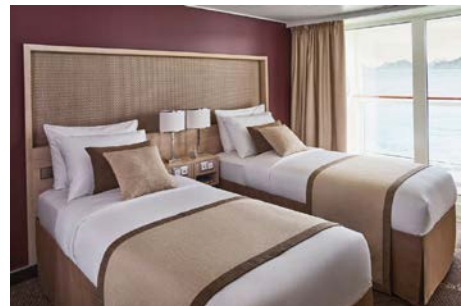

Category 3

Main Deck: #512-524

Suite with balcony that features two balcony chairs, hammock, and a table; two single beds that convert to a queen, convertible sleeper sofa, writing desk with a chair, two bedside tables, and a closet.

Category 5

Bridge Deck: #700-707, 712, 713, 715, 717

Cabin with balcony that features two balcony chairs, hammock, and a table; two single beds that convert to a queen; convertible sleeper sofa; coffee table; writing desk with chair; two bedside tables; and a closet.

Category 6

Bridge Deck: #714

Junior suite with balcony that features two balcony chairs, hammock, and table; two single beds that convert to a queen; pull-out sofa; writing desk with chair; two bedside tables; coffee table; espresso maker; and a closet. Guests receive a welcome amenity, complimentary laundry, priority access to one igloo reservation, and one spa appointment per departure.

Category 7

Bridge Deck: #708-711, 716, 718, 719, 721

These large balcony suites feature two balcony chairs, hammock, and table; two single beds that can convert to a queen; pull-out sofa; coffee table; writing desk and chair; espresso maker; hammock; and a large walk-in closet with full length mirror. Expanded bathroom has a double vanity, bathtub, towel warmer, and rain shower. Guests receive a welcome amenity, complimentary laundry, priority access to one igloo reservation, and one spa appointment per departure.