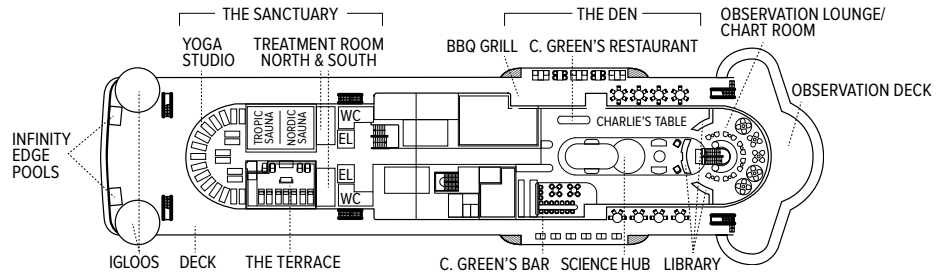

Category 7

Bridge Deck: #708-711, 716, 718, 719, 721

These large balcony suites feature two balcony chairs, hammock, and table; two single beds that can convert to a queen; pull-out sofa; coffee table; writing desk and chair; espresso maker; hammock; and a large walk-in closet with full length mirror. Expanded bathroom has a double vanity, bathtub, towel warmer, and rain shower. Guests receive a welcome amenity, complimentary laundry, priority access to one igloo reservation, and one spa appointment per departure.

Category A Solo

Main Deck: #504, 506-511, 513

Suite with balcony that features two balcony chairs and a table; single bed, writing desk with an office chair, bedside table, and a closet.

Category B Solo

Lounge Deck: #604-607, 609, 611

Suite with balcony that features two balcony chairs, hammock, and a table; single bed, bedside table, writing desk with chair, hammock, and a closet.

Observation Deck

Bridge Deck

- Category 5
- Category 6
- Category 7

Lounge Deck

- Category 4
- Category B Solo

Main Deck

- Category 3
- Category A Solo

Fore Deck

- Category 1
- Category 2

Expedition Deck