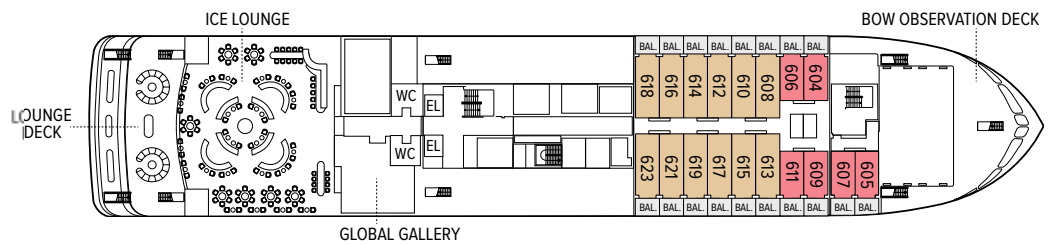

Category 3

Main Deck: #512-524

Suite with balcony that features two balcony chairs, hammock, and a table; two single beds that convert to a queen, convertible sleeper sofa, writing desk with a chair, two bedside tables, and a closet.

Category A Solo

Main Deck: #504, 506-511, 513

Suite with balcony that features two balcony chairs and a table; single bed, writing desk with an office chair, bedside table, and a closet.

Category B Solo

Lounge Deck: #604-607, 609, 611

Suite with balcony that features two balcony chairs, hammock, and a table; single bed, bedside table, writing desk with chair, hammock, and a closet.

Observation Deck

Bridge Deck

- Category 5
- Category 6
- Category 7

Lounge Deck

- Category 4
- Category B Solo

Main Deck

- Category 3
- Category A Solo

Fore Deck

- Category 1
- Category 2

Expedition Deck