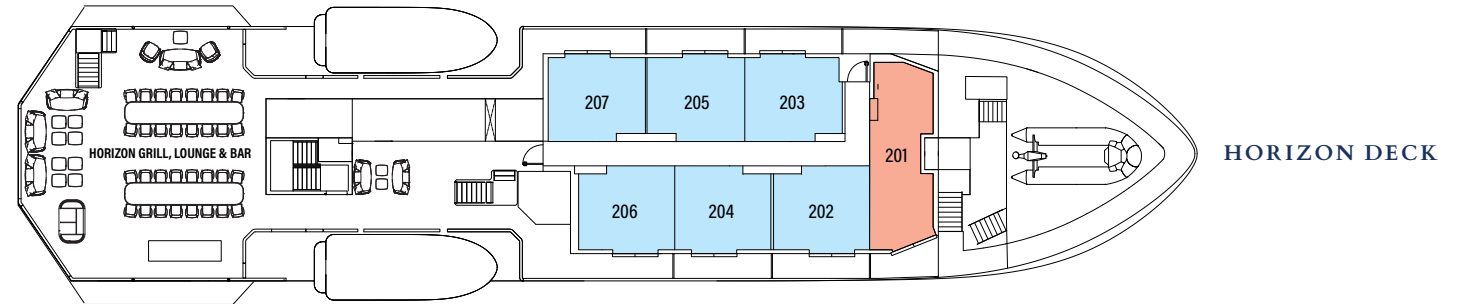

PASPALLEY PEARL

PEARL EXPEDITIONS

- **Pearl Suite**
 27sqm inc. balcony / Queen Bed
- **Horizon Suite**
 20sqm inc. balcony / Queen Bed
- **Ocean Stateroom**
 17.5, 18sqm / Queen Bed
- **Ocean Twin Stateroom**
 16sqm / Twin Bed
- **Double Bed Stateroom**
 14sqm / Double Bed