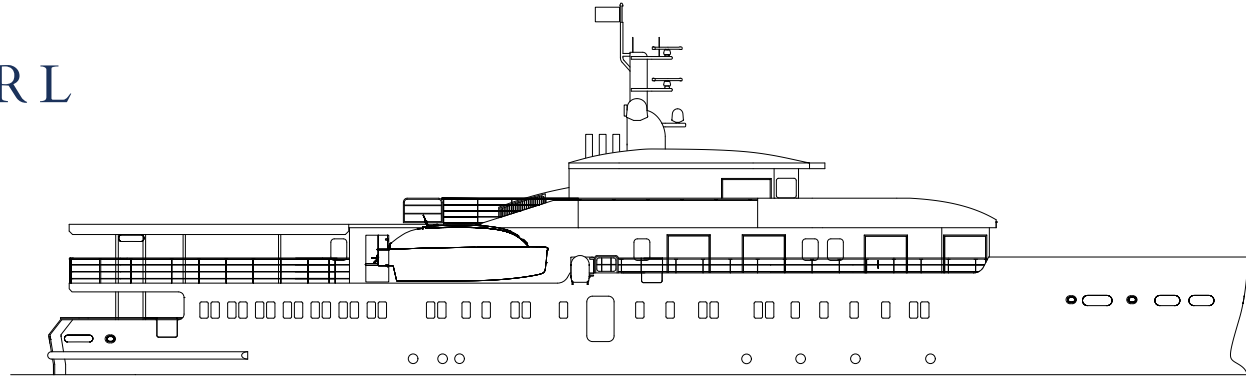

PASPALLEY PEARL

PEARL EXPEDITIONS

- **Pearl Suite**
 27sqm inc. balcony / Queen Bed
- **Horizon Suite**
 20sqm inc. balcony / Queen Bed
- **Ocean Stateroom**
 17.5, 18sqm / Queen Bed
- **Ocean Twin Stateroom**
 16sqm / Twin Bed
- **Double Bed Stateroom**
 14sqm / Double Bed