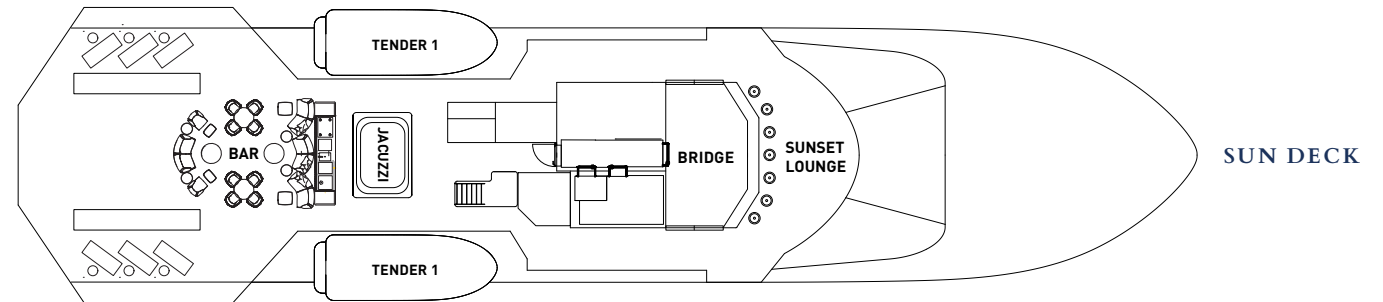

PASPALLEY PEARL

PEARL EXPEDITIONS

- **Pearl Suite**
 27sqm inc. balcony / Queen Bed
- **Horizon Suite**
 20sqm inc. balcony / Queen Bed
- **Ocean Stateroom**
 17.5, 18sqm / Queen Bed
- **Ocean Twin Stateroom**
 16sqm / Twin Bed
- **Double Bed Stateroom**
 14sqm / Double Bed